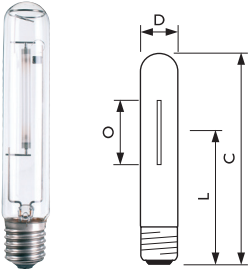

Sodium - High Pressure Tubular Agro

SON-T Agro lamp was specifically developed for use in the professional plant growing market. The lamp matches the lighting needs of many kinds of plants, both in respect of lighting level and in spectral composition of the light.

Suitable for use on SON control gear.

Product ID	C max.	D max.	L nom.	O nom.
400W AGRO	278	47	175	83

Dimensions in mm

SON-T Agro									
Shortcode	Description	Wattage (W)	Cap Base	Luminous Flux (lm)	Average Lifetime (hrs)	Colour Temp (K)	Min Order Qty	Carton Qty	
SONT400AGRO	SON-T AGRO 400W E E40 SLV/12	400	E40	57000	18000	2000	1	12	